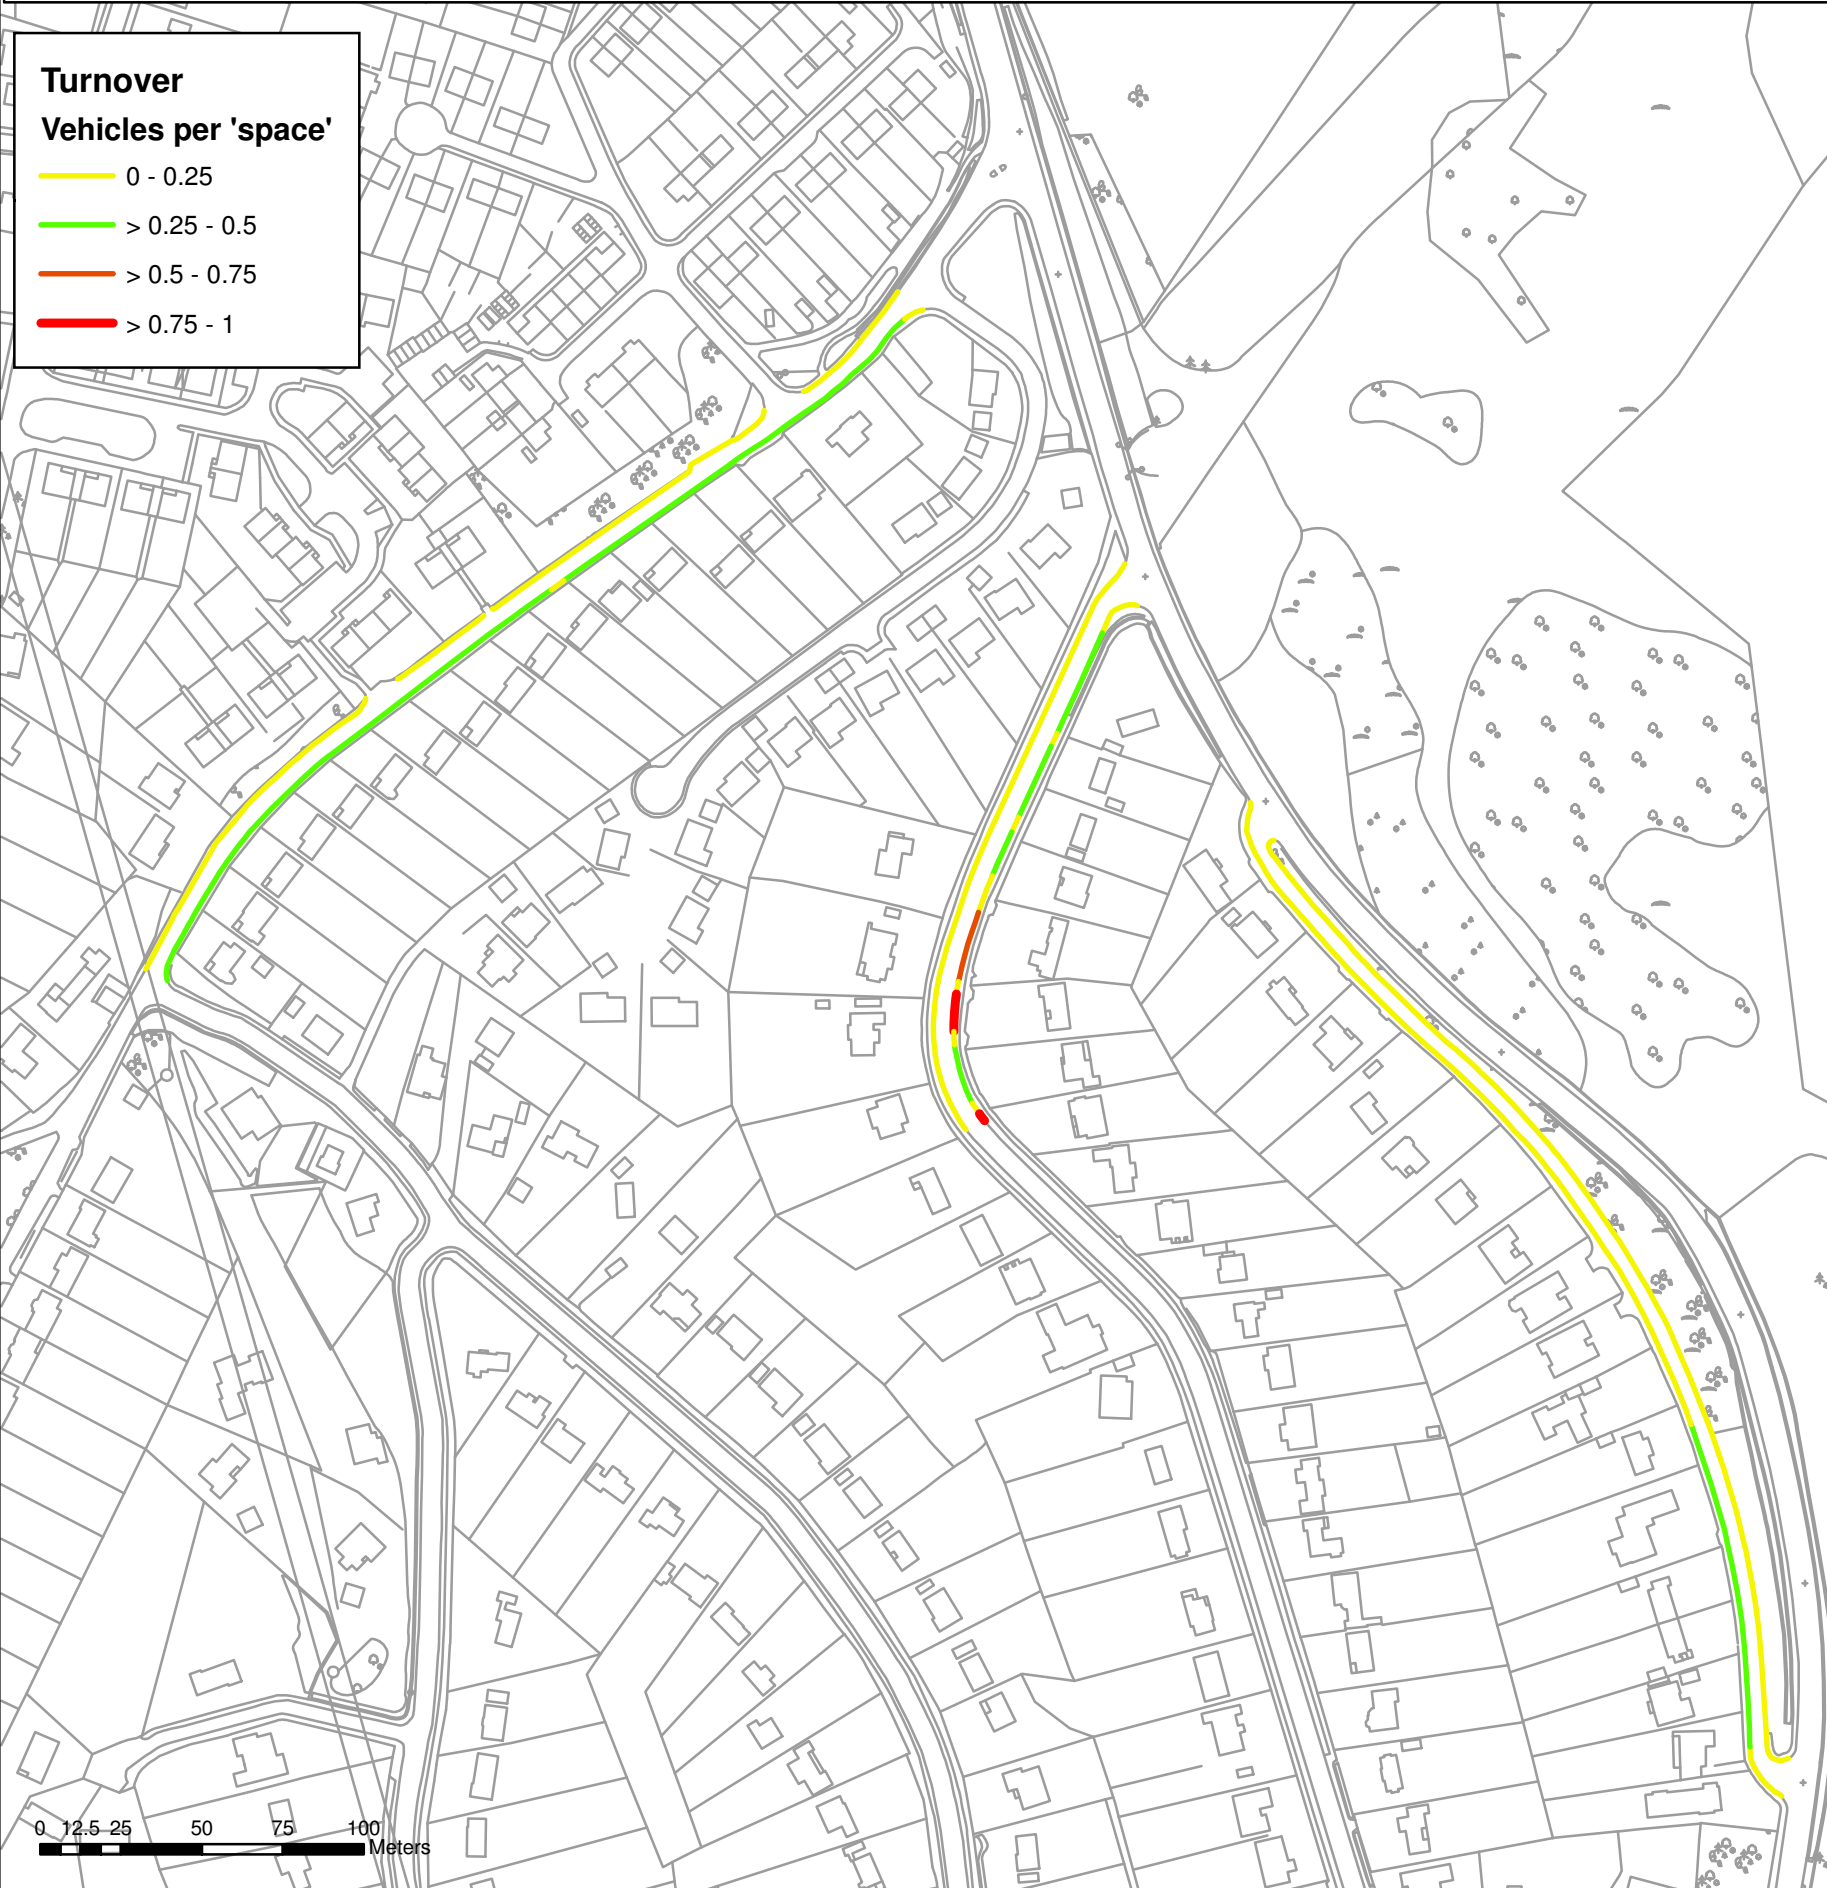

5280 - Sevenoaks Parking Survey, Tuesday 21st November 2017 (07:00 - 22:00)

Turnover & Arrivals vs Departures

Arrivals vs Departures by Survey Period (No. of Vehicles)		
Time Period	Arrivals	Departures
07:00 - 10:00	15	N/A
10:00 - 13:00	28	6
13:00 - 16:00	2	3
16:00 - 19:00	5	9
19:00 - 22:00	5	27
In @ End	N/A	10
Total		55